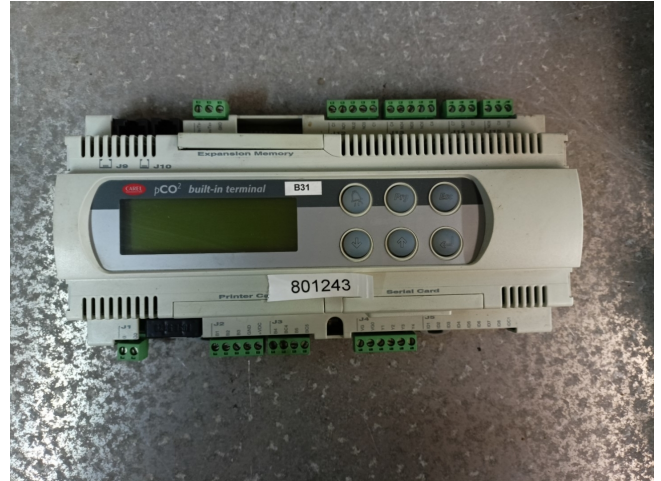

Carel PCO2000BS0

Specifications

Marque	Carel
Type	PCO2000BS0
Spec.	Controller
Stock	14

Description

Used Carel PCO2000BS0

Used Carel PCO2000BS0 pCO2 built-in terminal. Rev. 0.909.